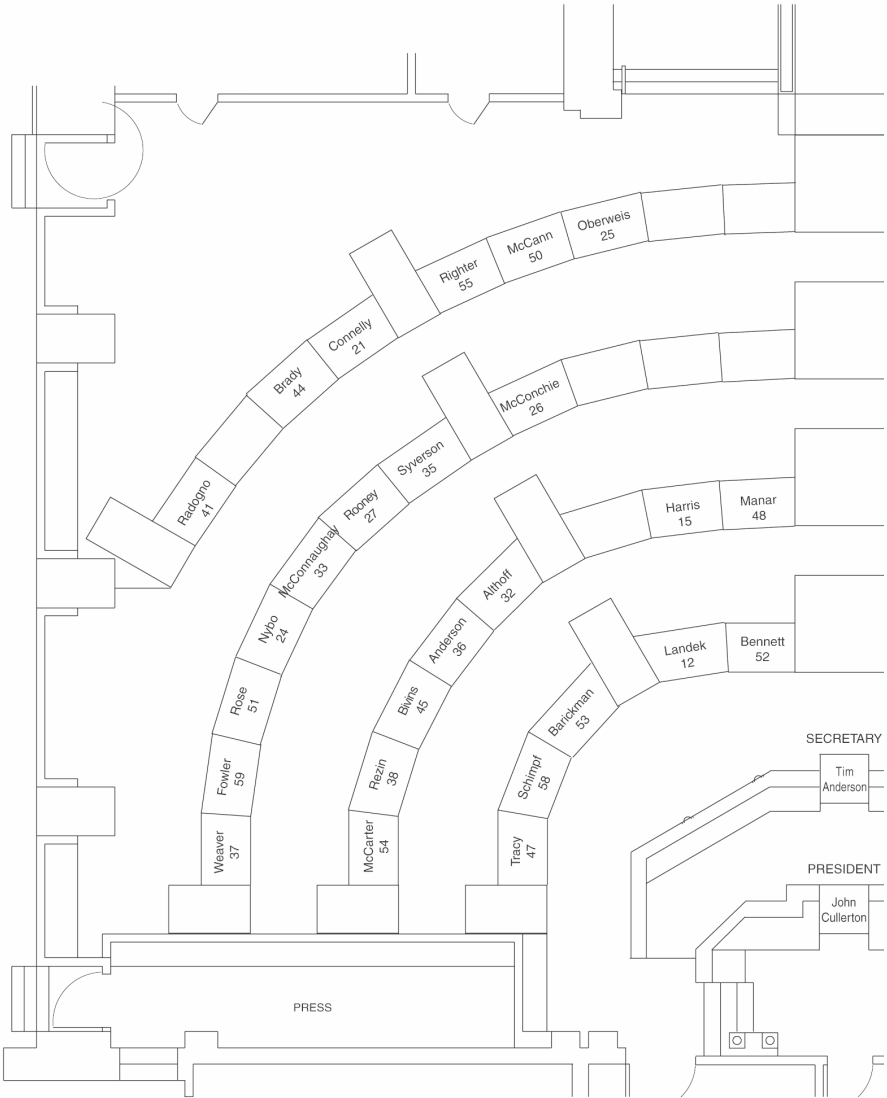

STATE OF ILLINOIS 100th GENERAL ASSEMBLY

SENATE SEATING CHART

STATE OF ILLINOIS 100th GENERAL ASSEMBLY

REPUBLICANS

PRESS BOX

HOUSE SEATING CHART

DEMOCRATS