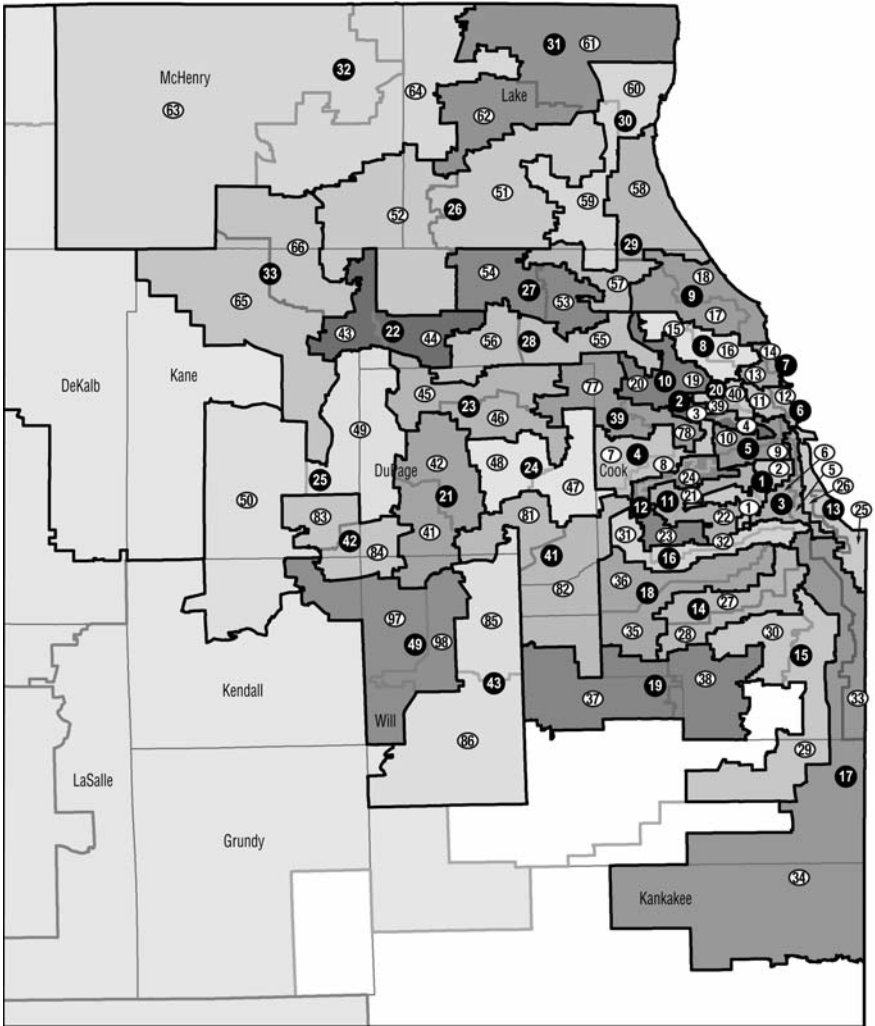

# Legislative Districts of Illinois 2011 Reapportionment

**Note:** The legislative district map was redrawn in 2011 based on 2010 U.S. Census figures.

# Legislative Districts of Northeastern Illinois 2011 Reapportionment

**Note:** The legislative district map was redrawn in 2011 based on 2010 U.S. Census figures.

**Legend**

- 50** Legislative (Senate) District
- 99** Representative (House) District