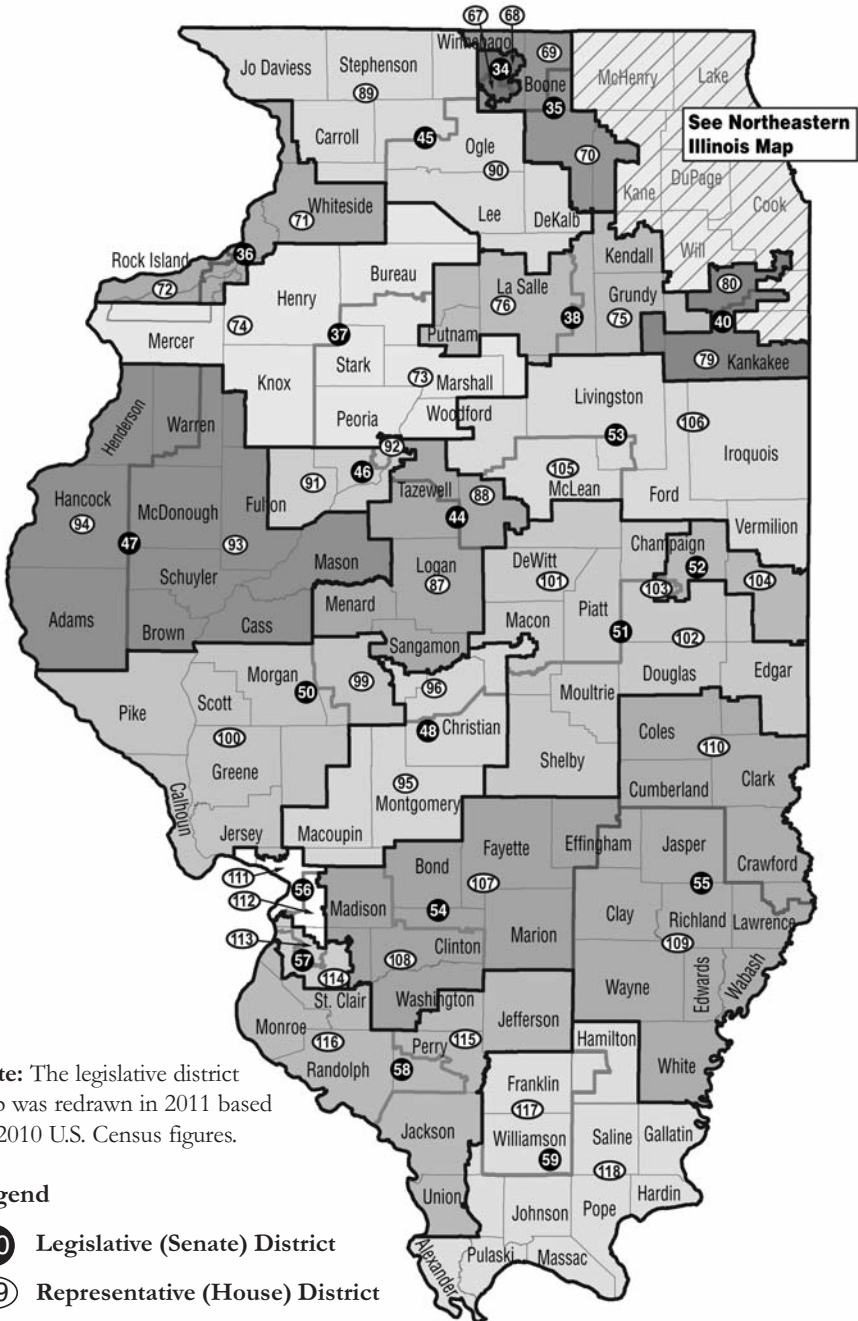

# Legislative Districts of Illinois 2011 Reapportionment

**Note:** The legislative district map was redrawn in 2011 based on 2010 U.S. Census figures.

# Legislative Districts of Northeastern Illinois 2011 Reapportionment

**Note:** The legislative district map was redrawn in 2011 based on 2010 U.S. Census figures.

**Legend**

- 50** Legislative (Senate) District
- 99** Representative (House) District