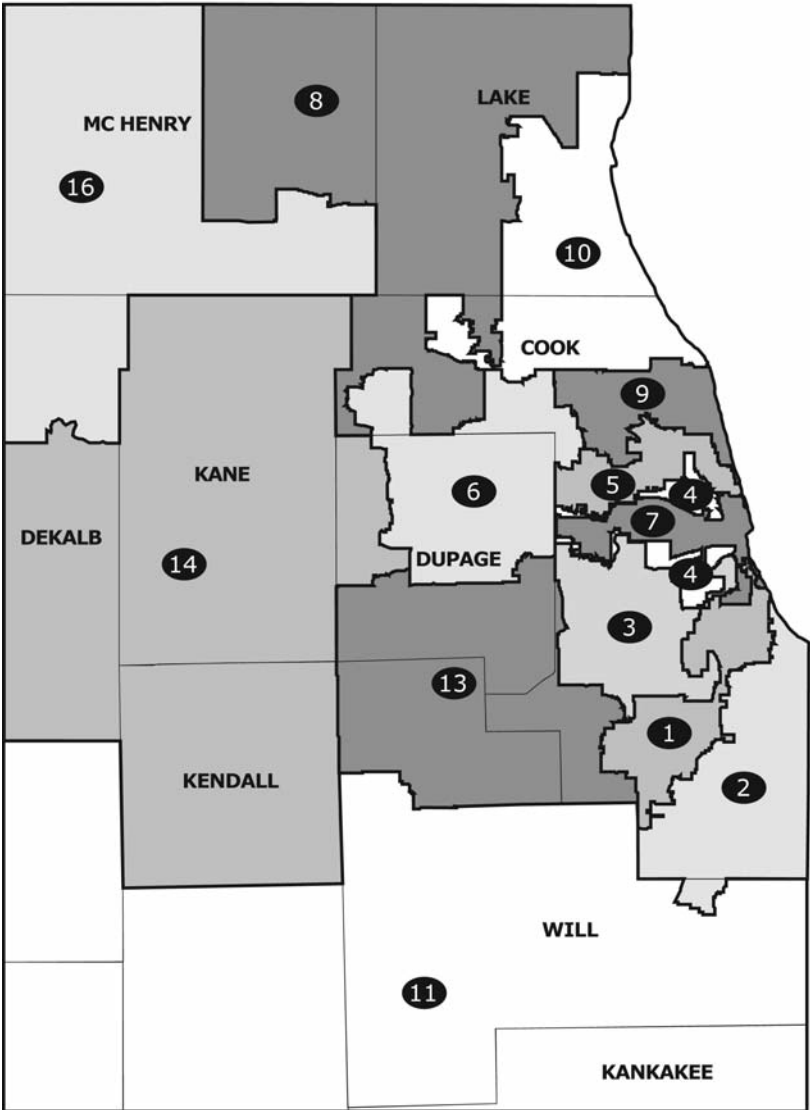

Congressional Districts of Northeastern Illinois

Legend

- Congressional District
- County