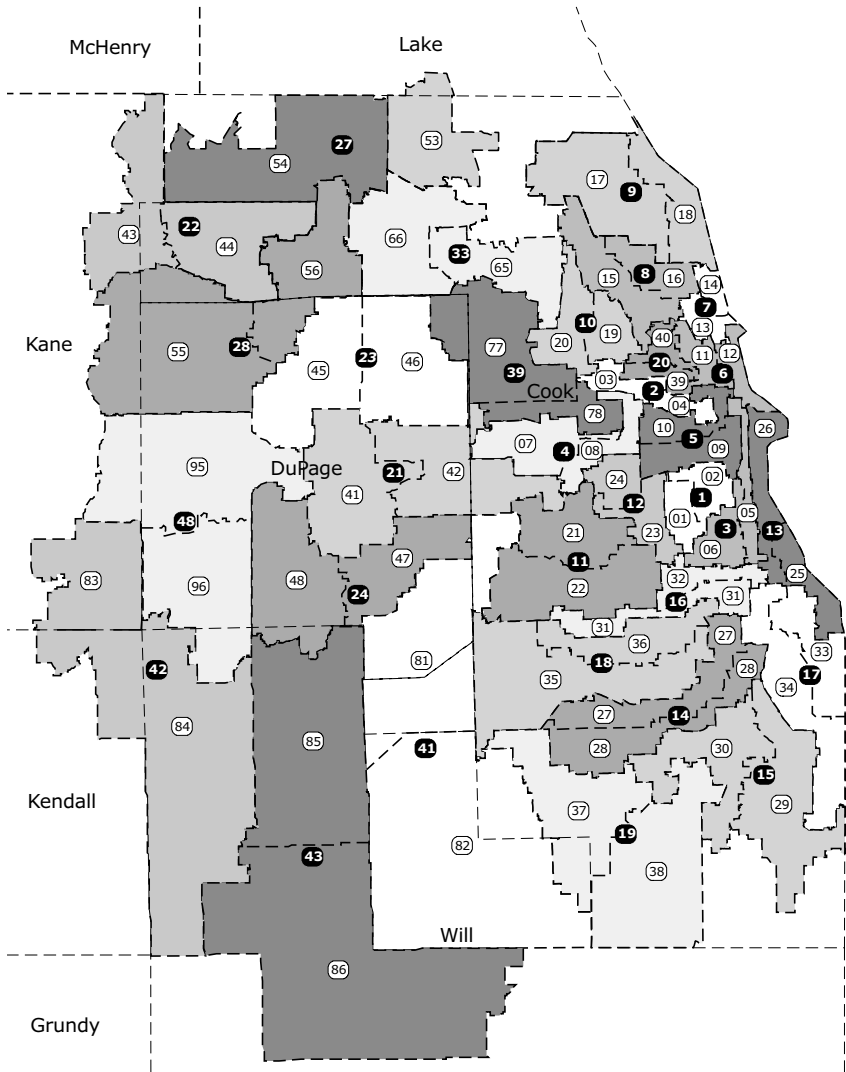

Legislative Districts of Northeastern Illinois

Note: A new legislative district map will be drawn in late 2011 based on 2010 Census figures.

Legend

50 Legislative (Senate) District

99 Representative District